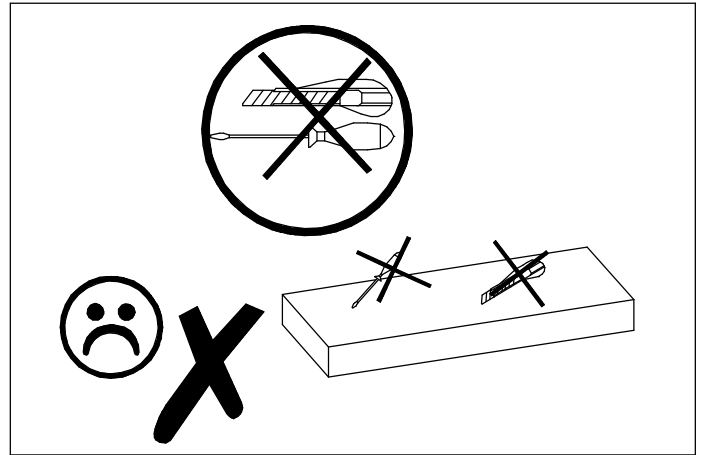

# CT 10

40 min

UK: Assembly instructions

DE: Montageanleitung

FR: Instructions de montage

IT: Istruzioni di montaggio

PL: Instrukcja montażu

PART/ INDEKS	SIZE/WYMIAR	QTY/IL
1	900x500x16mm	1
2	600x500x16mm	1
3	900x500x16mm	1
4	500x348x16mm	1
5	500x166x16mm	1
6	200x166x16mm	1
7	200x166x16mm	1