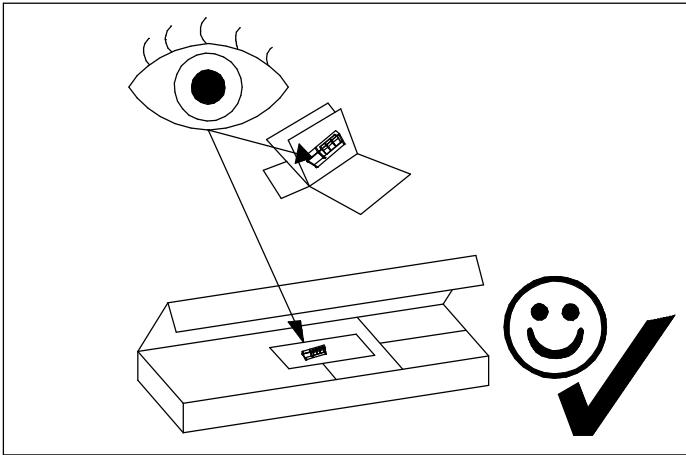

# CT 10

40 min

UK: Assembly instructions

DE: Montageanleitung

FR: Instructions de montage

IT: Istruzioni di montaggio

PL: Instrukcja montażu

PART/ INDEKS	SIZE/WYMIAR	QTY/IL
1	900x500x16mm	1
2	600x500x16mm	1
3	900x500x16mm	1
4	500x348x16mm	1
5	500x166x16mm	1
6	200x166x16mm	1
7	200x166x16mm	1