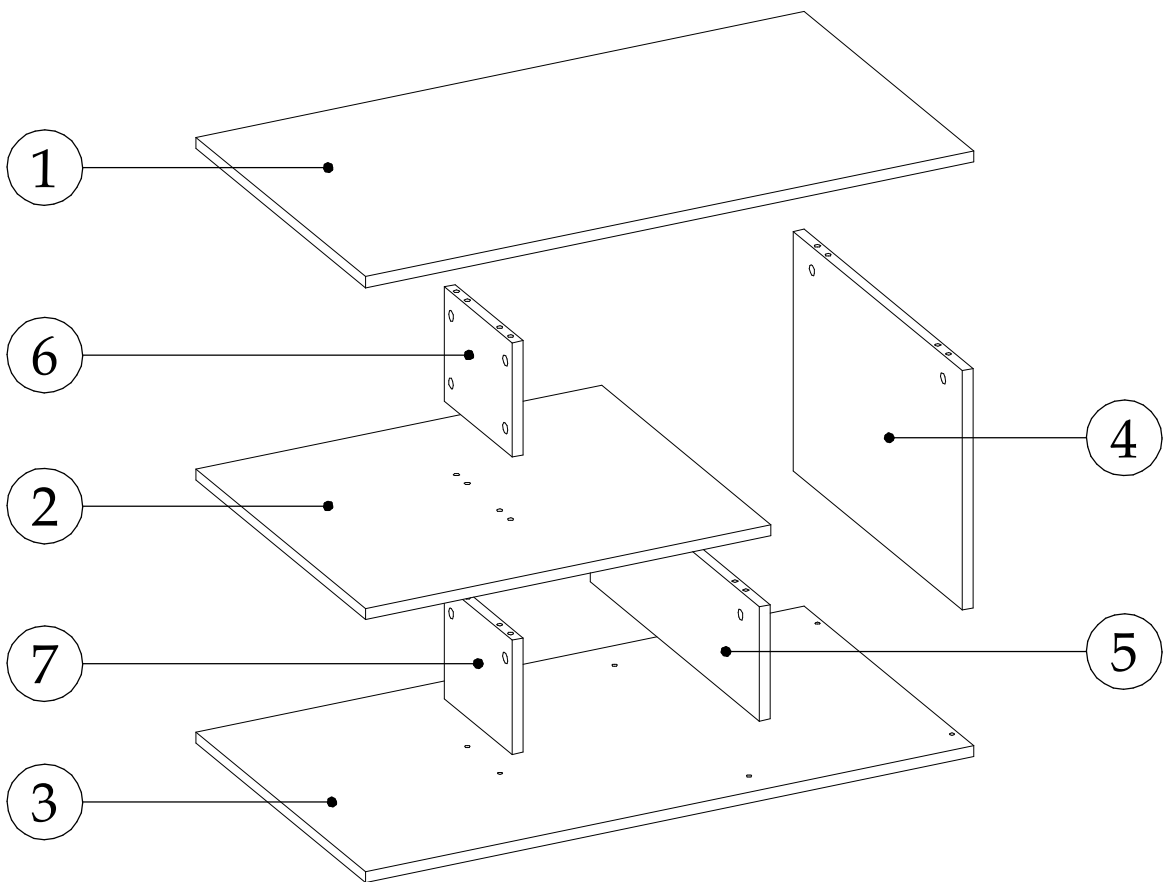

# CT 10

40 min

UK: Assembly instructions

DE: Montageanleitung

FR: Instructions de montage

IT: Istruzioni di montaggio

PL: Instrukcja montażu

PART/ INDEKS	SIZE/WYMIAR	QTY/IL
1	900x500x16mm	1
2	600x500x16mm	1
3	900x500x16mm	1
4	500x348x16mm	1
5	500x166x16mm	1
6	200x166x16mm	1
7	200x166x16mm	1

▶ 2

▶ 3

▶ 4

▶ 5