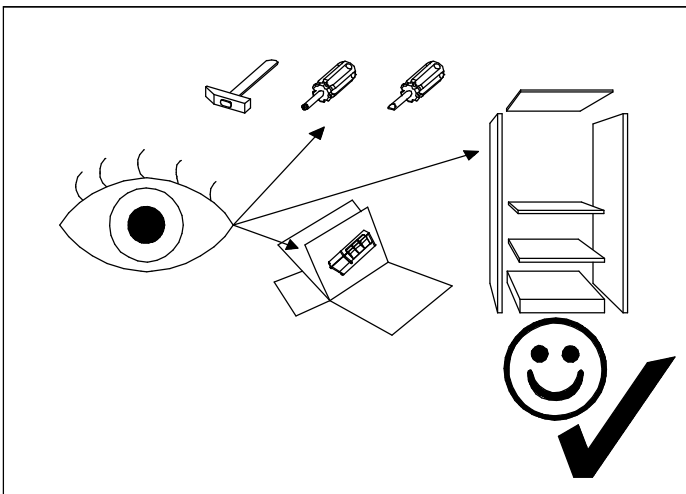

# CT 10

40 min

UK: Assembly instructions

DE: Montageanleitung

FR: Instructions de montage

IT: Istruzioni di montaggio

PL: Instrukcja montażu

PART/ INDEKS	SIZE/WYMIAR	QTY/IL
1	900x500x16mm	1
2	600x500x16mm	1
3	900x500x16mm	1
4	500x348x16mm	1
5	500x166x16mm	1
6	200x166x16mm	1
7	200x166x16mm	1