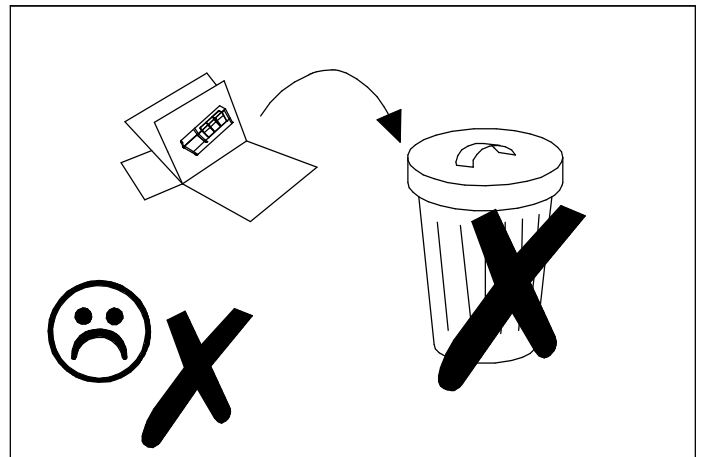

# CT 10

40 min

UK: Assembly instructions

DE: Montageanleitung

FR: Instructions de montage

IT: Istruzioni di montaggio

PL: Instrukcja montażu

PART/ INDEKS	SIZE/WYMIAR	QTY/IL
1	900x500x16mm	1
2	600x500x16mm	1
3	900x500x16mm	1
4	500x348x16mm	1
5	500x166x16mm	1
6	200x166x16mm	1
7	200x166x16mm	1