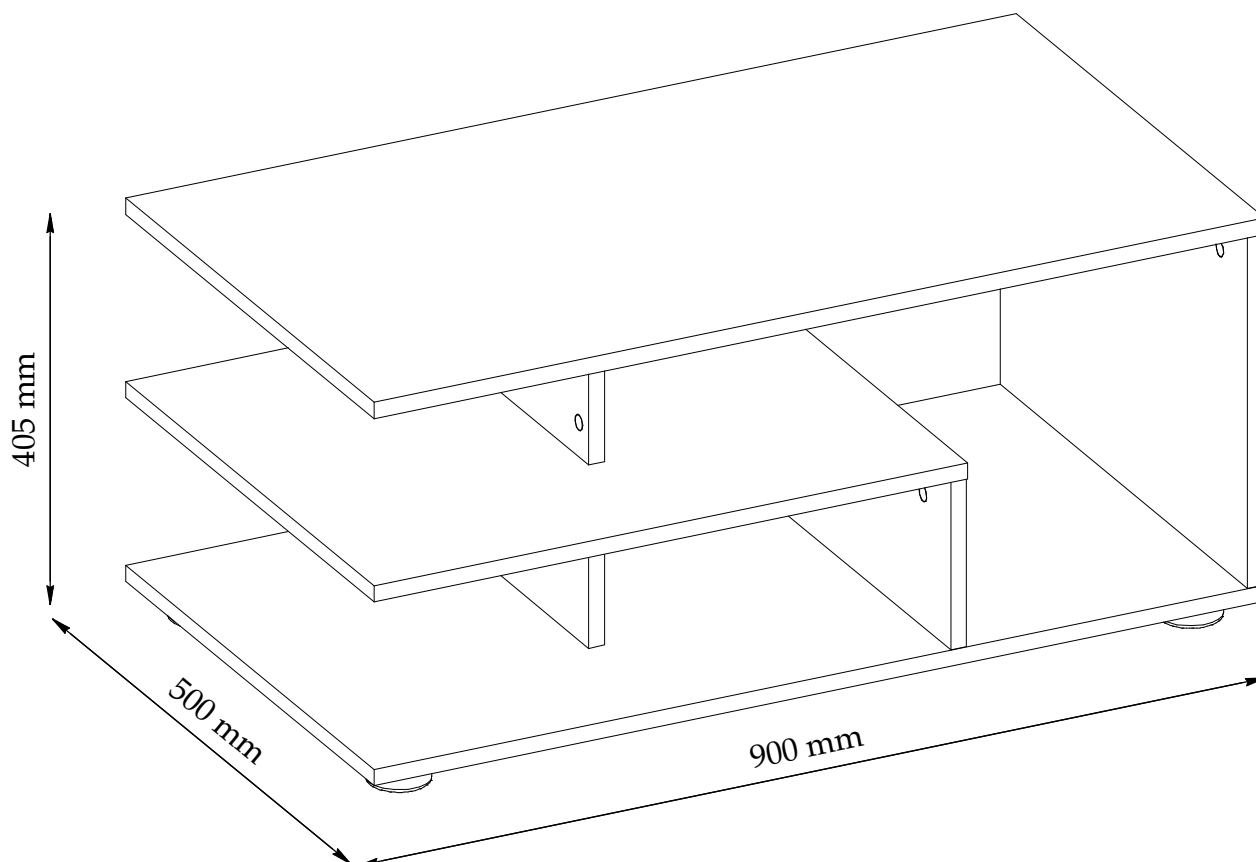

# CT 10

40 min

UK: Assembly instructions

DE: Montageanleitung

FR: Instructions de montage

IT: Istruzioni di montaggio

PL: Instrukcja montażu

PART/ INDEKS	SIZE/WYMIAR	QTY/IL
1	900x500x16mm	1
2	600x500x16mm	1
3	900x500x16mm	1
4	500x348x16mm	1
5	500x166x16mm	1
6	200x166x16mm	1
7	200x166x16mm	1